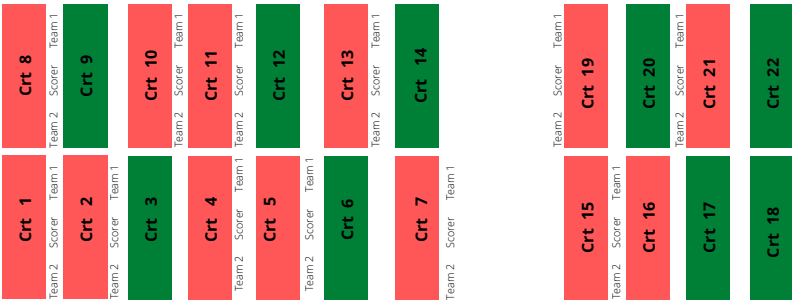

# SOUTHERN DISTRICTS NETBALL ASSOCIATION

All Spectators are required to watch the games from the green area only, this does not include the sides of the courts.

All Spectators are required to watch the games from the green area only, this does not include the sides of the courts.

## PLEASE NOTE:

- Court 10 may be used for spectators for all time slots except 11:30am.
- Court 15 may be used for spectators for all times slots except 10:00am.
- Spectators may sit on the grass area at the end of the court, the grandstands, and on the highlighted spare courts.